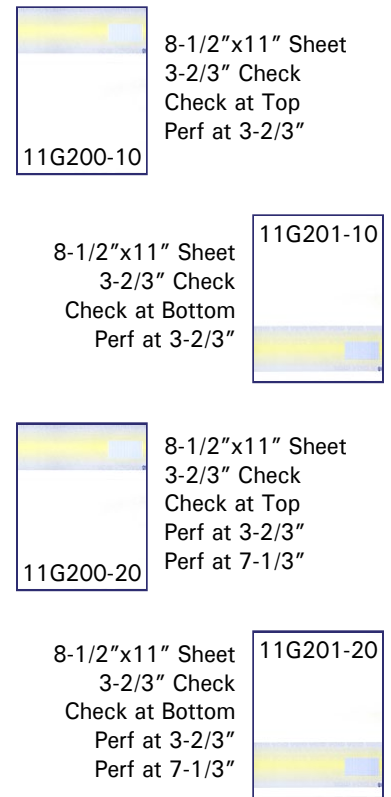

Ultra Premium Check Stock