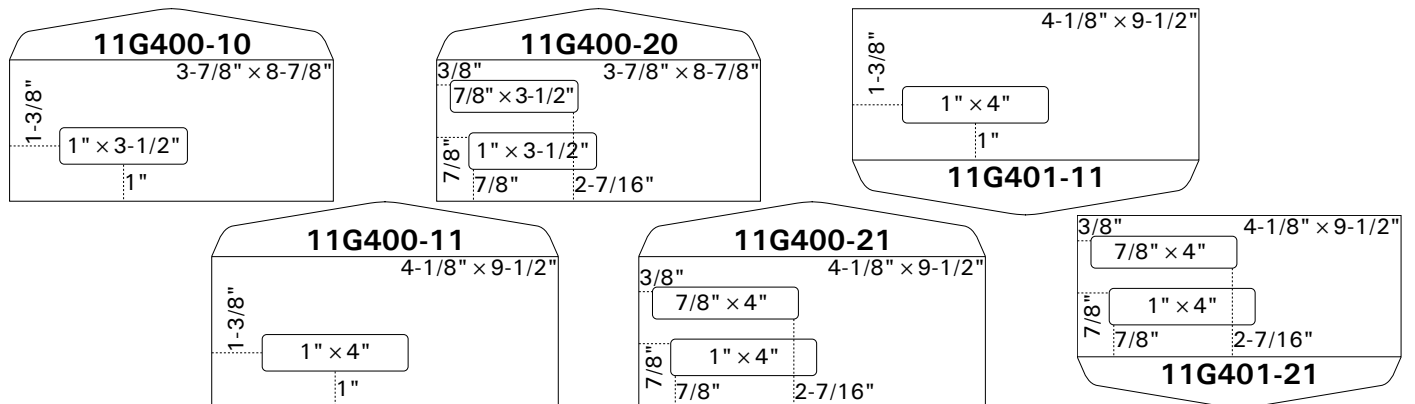

Envelopes

MICR Toner Cartridges

TypeHaus has MICR toner cartridges for all major laser printer manufacturer models used for check printing. To ensure you receive the correct cartridge, simply call us with your printer model number.

Solutions
Business Partner

To learn more, call TypeHaus at 760.334.3555

TypeHaus, Inc.

655 Second Street

Encinitas, CA 92024

760.334.3555

www.typehaus.com

TYPEHAUS

Extending the Resources and Abilities of Your Printer