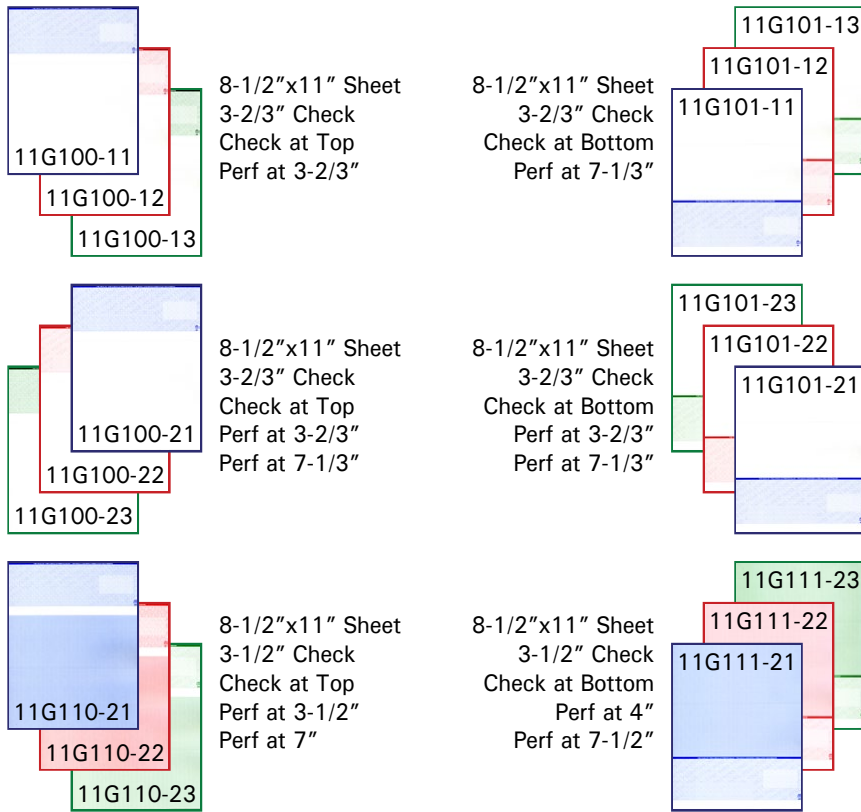

Premium Check Stock