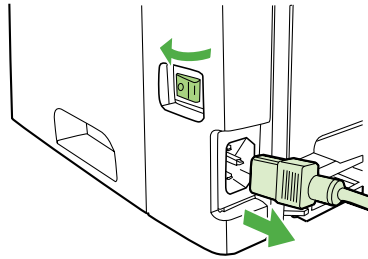

Installation & Test Guide

For HP LaserJets & MFPs with 144 Pin DIMM

Extending the Resources and Abilities of Your Printer

1

Use the power switch to turn off the printer and then unplug the power cord from the printer.

2

Unplug all remaining cables and cords from the printer.

3

Carefully open the DIMM access door located on the left side of the printer.

4

Remove the DIMM from the anti-static bag it came in, grasping the DIMM along the top edge away from the gold contacts.

5

The DIMM has a notch cut in the edge between some of the gold contacts. Orient the DIMM so this notch aligns with the bump in the printer's connector and insert the DIMM into the connector.

6

Press the DIMM body in until the metal retaining pins click.