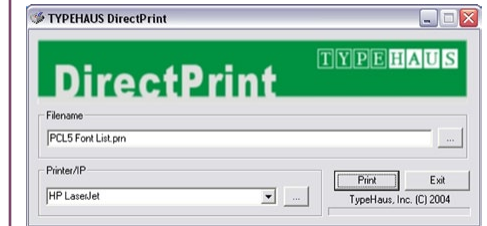

5

The DIMM has a notch cut in the edge between some of the gold contacts. Orient the DIMM so this notch aligns with the bump in the printer's connector and insert the DIMM into the connector.

6

Press the DIMM body in until the metal retaining pins click.

7

Close the DIMM access door, reconnect all cables and cords, then turn the power switch on.

Congratulations!

You are now ready to print MICR using your printer. The CD that came with your MICR Font Solution contains an application for testing the new capabilities.