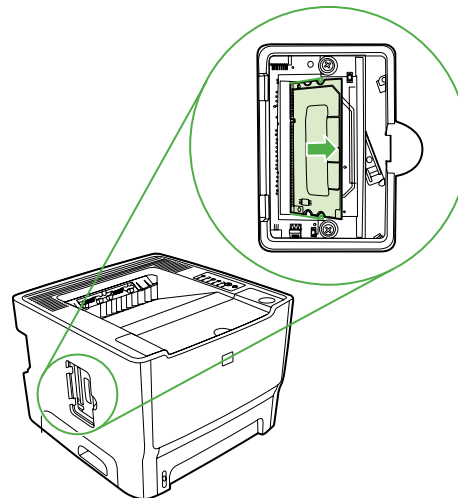

Installation & Test Guide

For HP LaserJets & MFPs with 144 Pin DIMM

Extending the Resources and Abilities of Your Printer

1

Use the power switch to turn off the printer and then unplug the power cord from the printer.

2

Unplug all remaining cables and cords from the printer.

3

Carefully open the DIMM access door located on the left side of the printer.

4

Remove the DIMM from the anti-static bag it came in, grasping the DIMM along the top edge away from the gold contacts.

5

The DIMM has a notch cut in the edge between some of the gold contacts. Orient the DIMM so this notch aligns with the bump in the printer's connector and insert the DIMM into the connector.

6

Press the DIMM body in until the metal retaining pins click.