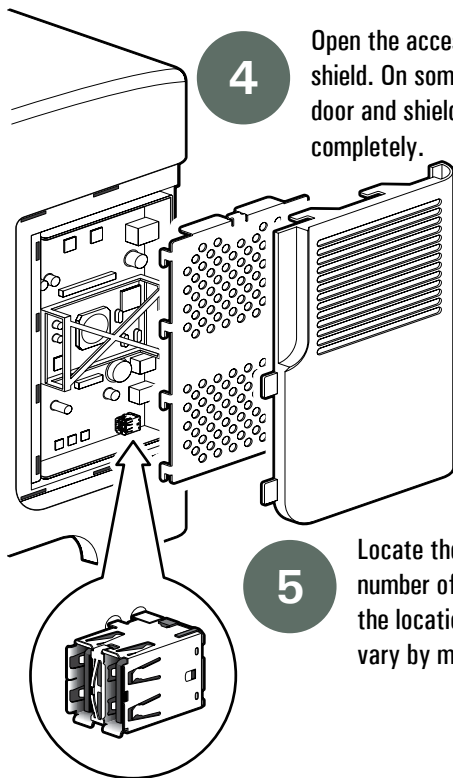

Installation & Test Guide

For HP LaserJets & MFPs with Host USB

Extending the Resources and Abilities of Your Printer

WARNING: Do not insert your LaserJet Flash Memory USB device into your PC or any system other than your printer. PCs and other systems can automatically erase the device. The device is only compatible with the USB connectors located *inside* your printer.

1 Use the power switch to turn off the printer and then unplug the power cord from the printer.

2 Unplug all remaining cables and cords from the printer.

3 Locate the access door located on the side of the printer. The location can vary by model.

4 Open the access door and metal shield. On some models the door and shield may remove completely.

5 Locate the USB connectors. The number of USB connectors, and the location and orientation can vary by model.

6 Insert the LaserJet Flash Memory into the USB connector. If there is more than one connector, use the connector labelled "A" or "1". The LaserJet Flash Memory will only insert in one orientation. If it does not insert easily, rotate it and try again. Never use strong force. Strong force may damage your printer.