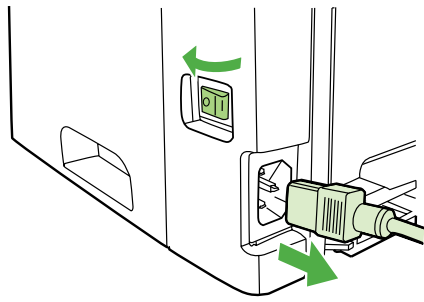

Installation & Test Guide

For HP LaserJets & MFPs with Host USB

Extending the Resources and Abilities of Your Printer

WARNING: Do not insert your LaserJet Flash Memory USB device into your PC or any system other than your printer. PCs and other systems can automatically erase the device. The device is only compatible with the USB connectors located *inside* your printer.

1 Use the power switch to turn off the printer and then unplug the power cord from the printer.

2 Unplug all remaining cables and cords from the printer.

3 Locate the access door located on the side of the printer. The location can vary by model.

4 Open the access door and metal shield. On some models the door and shield may remove completely.

5 Locate the USB connectors. The number of USB connectors, and the location and orientation can vary by model.